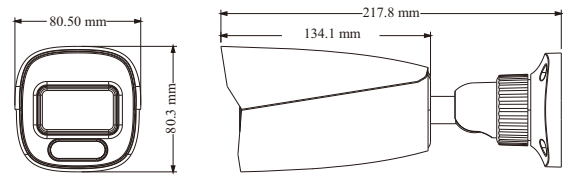

PoE	Yes, IEEE802.3af
Supplement Light Range	IR range: 30 ~ 50 m; white light range:20 ~ 30 m
Ingress Protection	IP67
Others	
Power Supply	DC12V/PoE
Power Consumption	< 8.5W
Operating Environment	- 30 °C ~ 65 °C (-22°F~149°F), Humidity: less than 95 % (non-condensing)
Storage Environment	- 30 °C ~ 60 °C (-22°F~140°F), Humidity: less than 95 % (non-condensing)
Dimensions (mm)	217.7 × 80.5 × 80.3
Weight (net)	Approx. 0.608KG
Installation	Ceiling mounting; Wall mounting
Certificate	CE, FCC
Environmental Protection	Complies with Directive EU RoHS, WEEE(2012/19/EU) , directive 94/62/EC and REACH(EC1907/2006)

DIMENSIONS